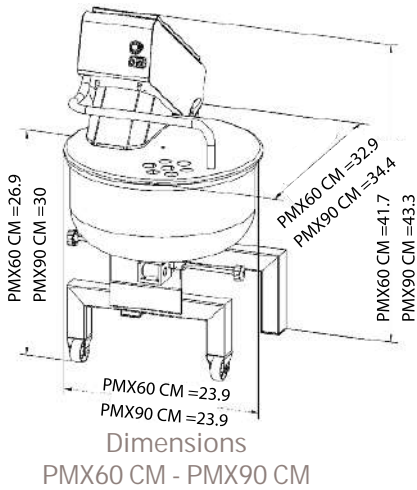

PMX60 CM & PMX90 CM

- 304 Stainless Steel (body, lid,...)
- Motorized bowl - 2 motors
- Arm can be raised
- Removable arm (available on request)
- Tipping bowl
- 2 wheels
- Entirely waterproof - Easy cleaning
- Grease bath gearbox (greased for life)
- Easy access for cleaning

Loading position

Cleaning position
