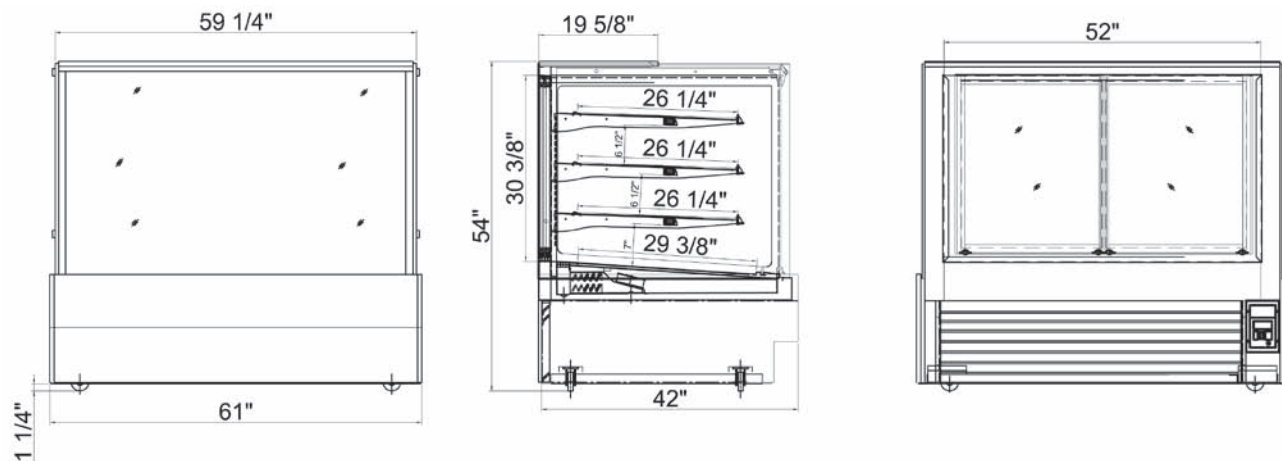

- Model: UNI-CDP-210**
- 3 temperature Sensors
 - 8.5" x 4.7" x 4.1"
 - 115V/60Hz.

STANDARD DISPLAY UNI-Z950A/ UNI-Z950A-NLG/UNI-Z950A-NR/UNI-Z950A-NR-NLG

LARGE DISPLAY UNI-Z950W/ UNI-Z950W-NLG/UNI-Z950W-NR/UNI-Z950W-NR-NLG