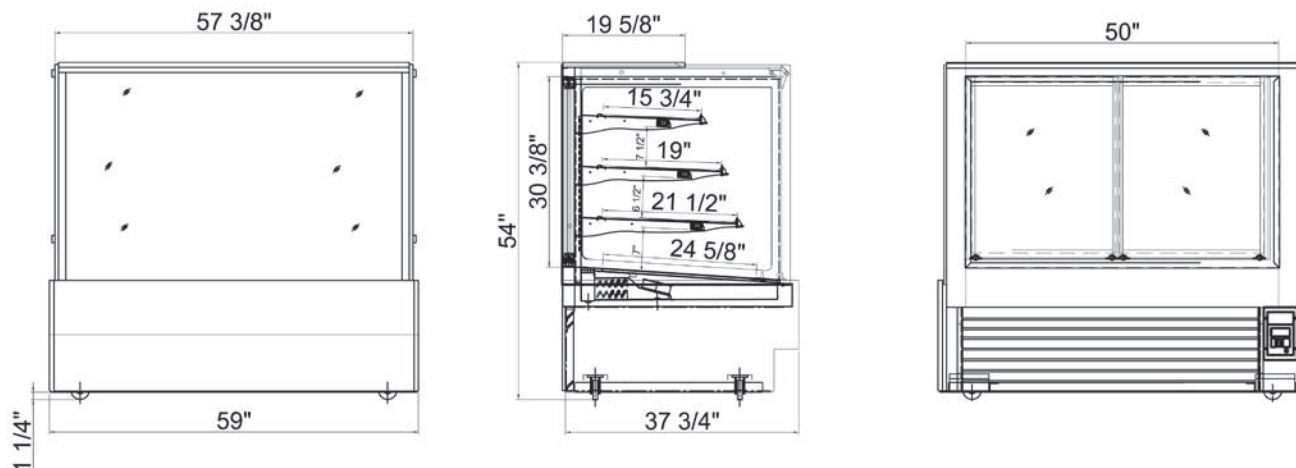

- Model: UNI-CDP-210**
- 3 temperature Sensors
 - 8.5" x 4.7" x 4.1"
 - 115V/60Hz.

STANDARD DISPLAY UNI-Z950A/ UNI-Z950A-NLG/UNI-Z950A-NR/UNI-Z950A-NR-NLG

LARGE DISPLAY UNI-Z950W/ UNI-Z950W-NLG/UNI-Z950W-NR/UNI-Z950W-NR-NLG